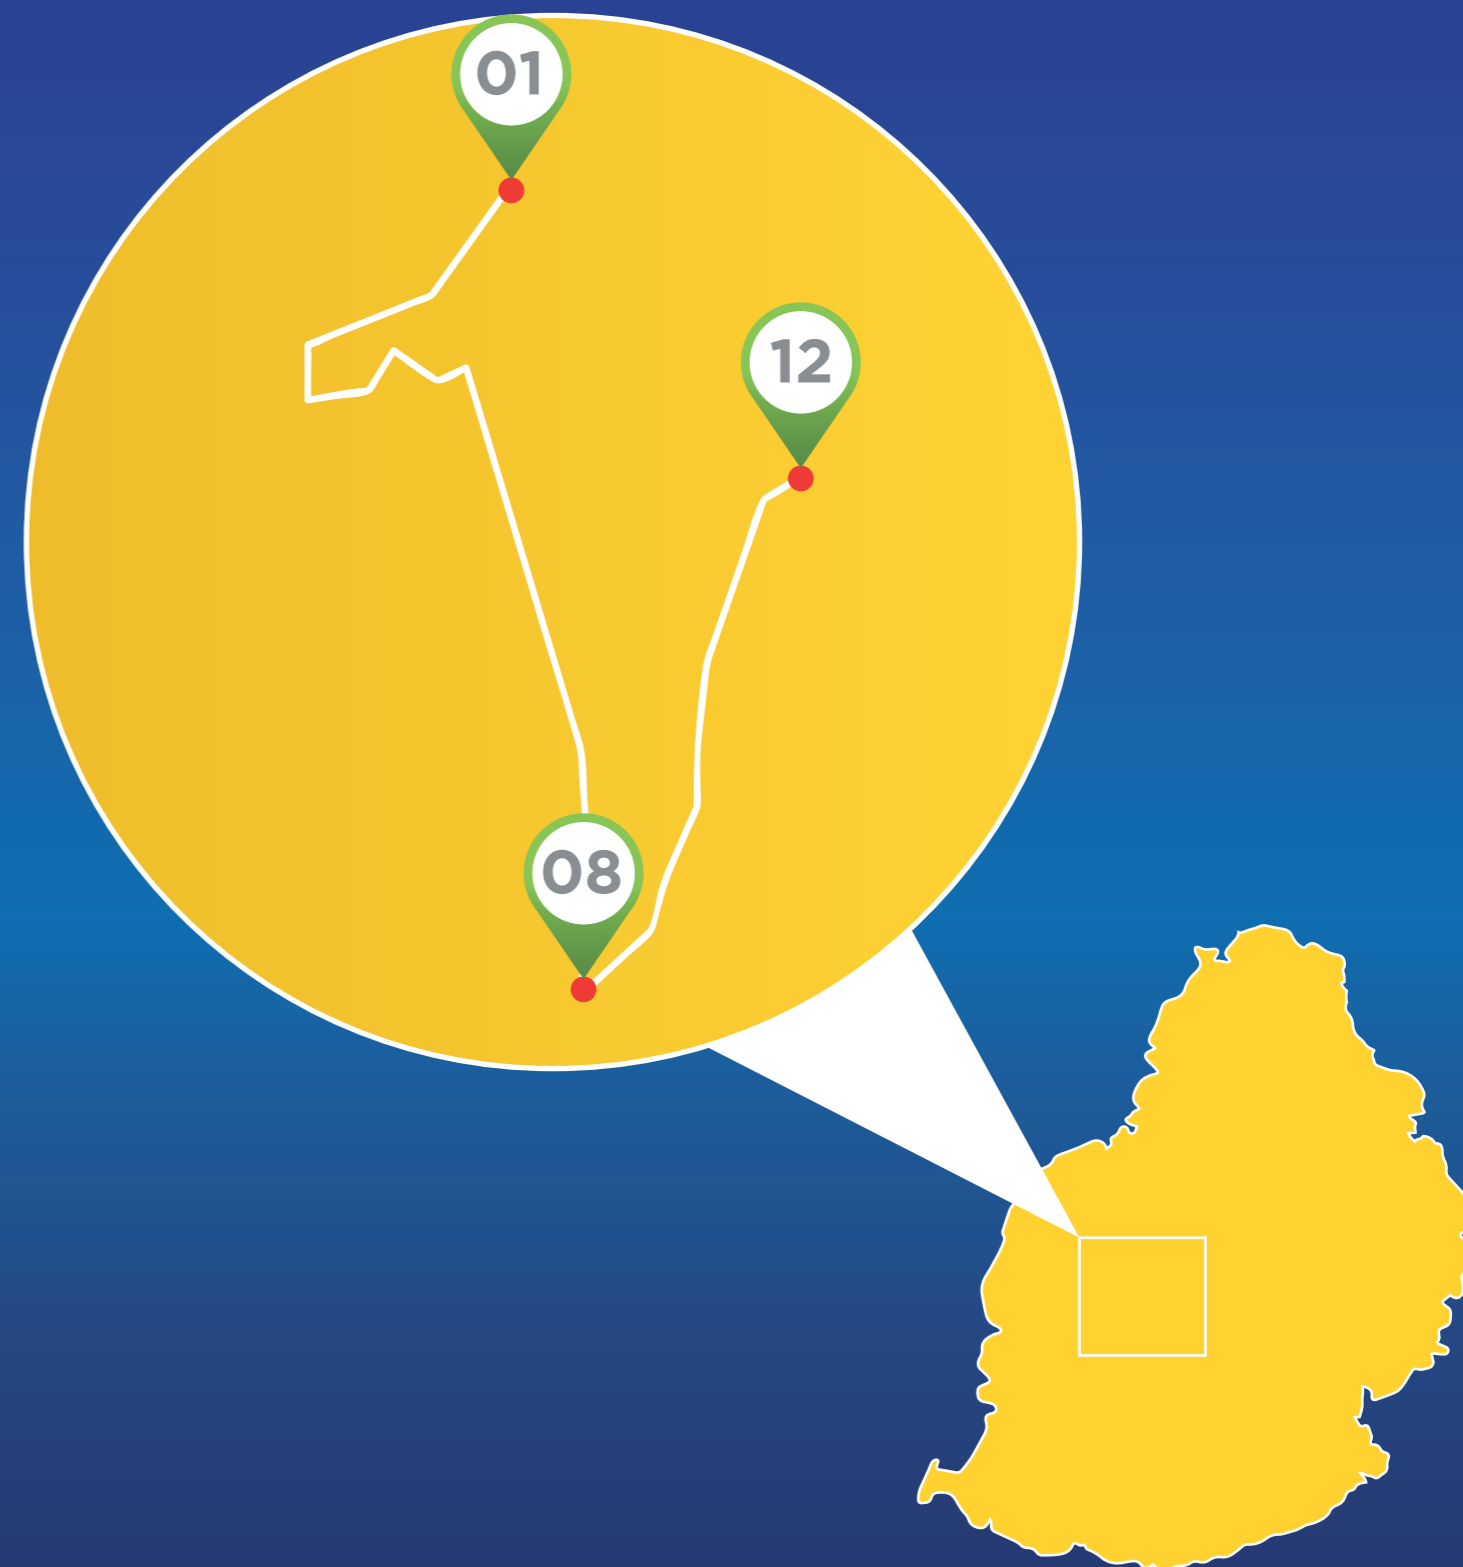

DAY 7 MAURITIUS

Friday 12 July 2019

VENUE	DISTANCE / KM	NO.OF BEARER	DEPT. TIME | ARR. TIME	DURÉE	CUMML
01 MUNICIPALITY OF QUATRE BORNES	0.0		14:30		
02 LA LOUISE TURN LEFT ROUND ABOUT TO PALMA	3.0	30	15:10		
03 ROUTE PALMA TURN LEFT	1.0	10	15:15		
04 ROUTE BASSIN TURN LEFT TO S.V MURUGAN AVENUE TURN RIGHT T PALMA ROAD	2.0	20	15:45		
05 CANDOS TURN RIGHT AT LA LOUISE ROUND ABOUT	2.0	20	16:15		
06 LA CAVERNE	3.0	30	16:25		
07 GLEN PARK TURN RIGHT AT TRAFFIC SIGNAL	2.0	20	16:40		
08 HENRIETTA BUS TERMINAL	4.0	17:10			STOP OVER
09 LA MARIE	4.0	40	17:25		
10 JOHN KENNEDY, VACOAS RETURN TO GLEN PARK (TURN LEFT AT TRAFFIC SIGNAL)	3.0	30	17:40		
11 JOHN KENNEDY VACOAS- MAIN ROAD TURN LEFT 2ND TRAFFIC LIGHT	1.0	10	17:55		
12 MUNICIPALITY OF VACOAS PHOENIX	1.0	10	18:05		STOP OVER